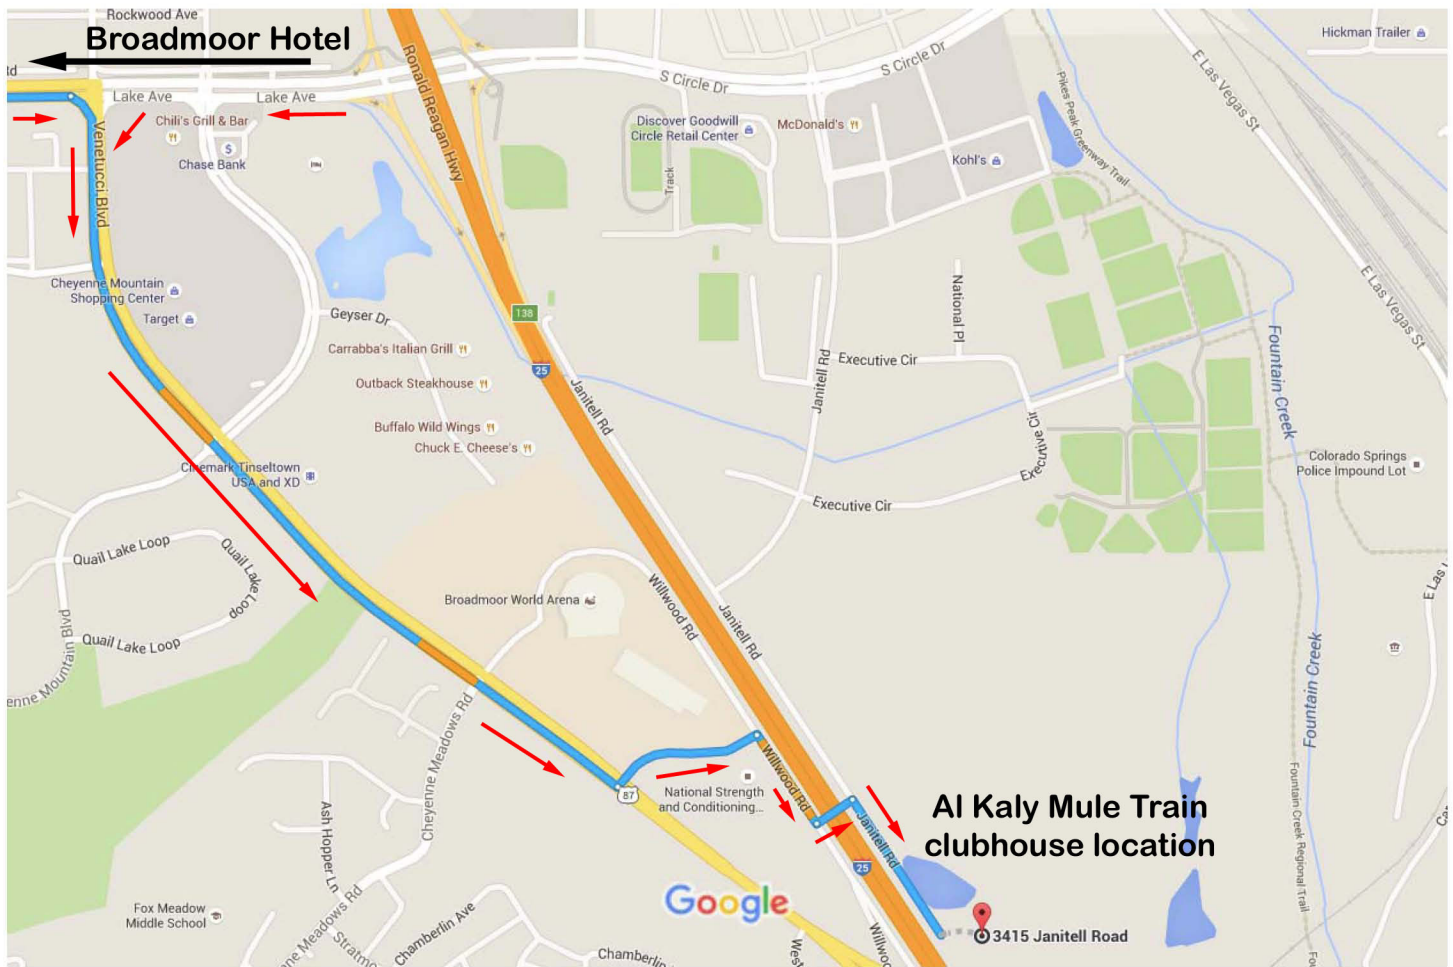

Cheyenne Mountain "Old" High School to 3415 Janitell Road

Drive 4.7 miles, 11 min

Map data ©2016 Google 500 ft

Cheyenne Mountain "Old" High School

1200 West Cheyenne Road, Colorado Springs, CO 80906

Take Lake Ave and Venetucci Blvd to Bob Johnson Dr

		10 min (4.2 mi)
↑	1. Head west on W Cheyenne Rd toward Cresta Rd	
		0.1 mi
↶	2. Turn left onto Cresta Rd	
		0.3 mi
↷	3. Turn right onto Mesa Ave	
		0.1 mi
📍	4. At the traffic circle, take the 2nd exit onto Lake Cir	
		0.3 mi
📍	5. At the traffic circle, take the 3rd exit onto Lake Ave	
		0.5 mi
📍	6. At the traffic circle, continue straight to stay on Lake Ave	
		0.3 mi
📍	7. At the traffic circle, continue straight to stay on Lake Ave	
		1.7 mi
↷	8. Turn right onto Venetucci Blvd	
		0.9 mi

Continue on Bob Johnson Dr. Drive to Janitell Rd in Stratmoor

		1 min (0.5 mi)
↶	9. Turn left onto Bob Johnson Dr	
		0.2 mi
↷	10. Turn right onto Willwood Rd	
		0.1 mi
↶	11. Turn left toward Janitell Rd	
		230 ft
↷	12. Turn right onto Janitell Rd	
		0.2 mi

3415 Janitell Road

Colorado Springs, CO 80906

These directions are for planning purposes only. You may find that construction projects, traffic, weather, or other events may cause conditions to differ from the map results, and you should plan your route accordingly. You must obey all signs or notices regarding your route.