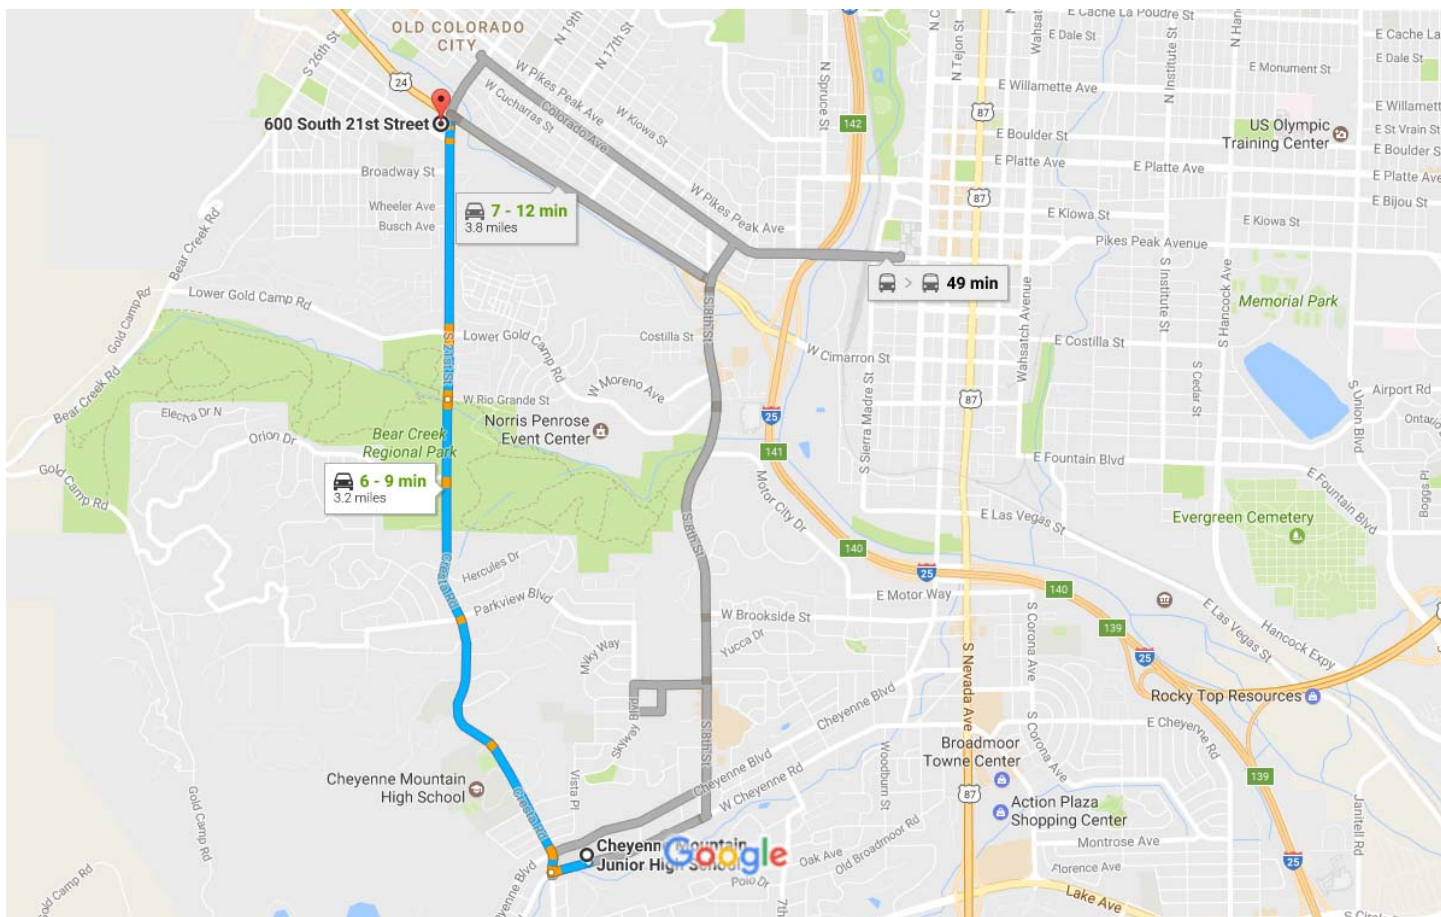

Cheyenne Mountain Junior High School to 600 S 21st St, Colorado Springs, CO 80904 Drive 3.2 miles, 6 - 9 min

Map data ©2017 Google 2000 ft

### Cheyenne Mountain Junior High School

1200 W Cheyenne Rd, Colorado Springs, CO 80906

- ↑ 1. Head west on W Cheyenne Rd toward Cresta Rd 0.1 mi

---

- ➔ 2. Turn right onto Cresta Rd 2.0 mi

---

- ↑ 3. Continue onto S 21st St 1.0 mi  
i Destination will be on the left

### 600 S 21st St

Colorado Springs, CO 80904

These directions are for planning purposes only. You may find that construction projects, traffic, weather, or other events may cause conditions to differ from the map results, and you should plan your route accordingly. You must obey all signs or notices regarding your route.